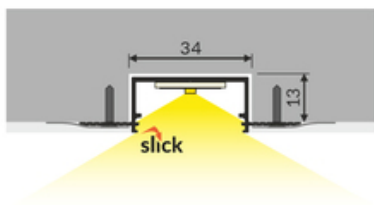

2*
end cap D9
zaślepka D9

3*
end cap E9
zaślepka E9

4*
LED clamp VARIO30
docisk LED VARIO30

TOPMET LIGHT KŁOSOWICZ WIŚNIEWSKI sp. z o.o.

Ostrowska 354 | 61-312 Poznań | POLAND

tel.: +48 61 872 75 00

info@topmet.pl

pdf card generation date: 30.06.2026