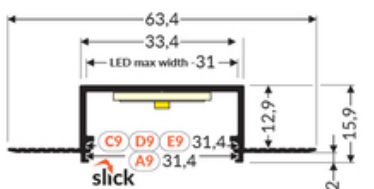

2*
end cap D9
zaślepka D9

3*
end cap E9
zaślepka E9

4*
LED clamp VARIO30
docisk LED VARIO30

TOPMET LIGHT KŁOSOWICZ WIŚNIEWSKI sp. z o.o.

Ostrowska 354 | 61-312 Poznań | POLAND

tel.: +48 61 872 75 00

info@topmet.pl

pdf card generation date: 30.06.2026