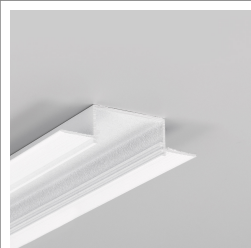

LED PROFILE VARIO30-04 ACDE-9 4050 WHITE PAINTED

RAL9003 /PLASTIC BAG

Spackle in

Architectural

Lighting

CE

EU industrial designs

Made in Poland

Measurement unit: qty
 Product packaging dimensions [mm]: 4050 x 63,4 x 15,9
 Bulk packing [qty]: 10
 Master packaging type: Bulk
 Product with gross packaging weight [kg]: 13.54

AVAILABLE COLORS

LED profile VARIO30-04
 ACDE-9 4050 anod.
 V3160020