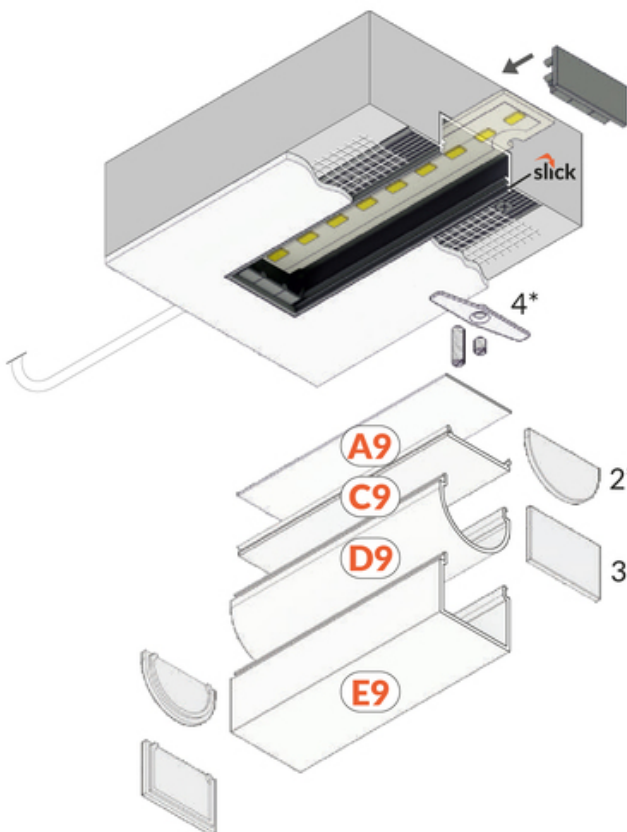

LED PROFILE VARIO30-04 ACDE-9 4050 WHITE PAINTED

RAL9003 /PLASTIC BAG

Spackle in

Architectural

Lighting

CE

EU industrial designs

Made in Poland

Buy product

2*
end cap D9
zaślepka D9

3*
end cap E9
zaślepka E9

4*
LED clamp VARIO30
docisk LED VARIO30

TOPMET LIGHT KŁOSOWICZ WIŚNIEWSKI sp. z o.o.

Ostrowska 354 | 61-312 Poznań | POLAND

tel.: +48 61 872 75 00

info@topmet.pl

pdf card generation date: 30.06.2026

Basic Informations

EAN: 5901597253242
 Index: V3160001
 Material: aluminium
 Color: white painted
 Length [mm]: 4050
 Weight [kg]: 1.354
 Net weight [kg]: 0.024
 Country of origin: PL

Measurement unit: qty
 Product packaging dimensions [mm]: 4050 x 63,4 x 15,9
 Bulk packing [qty]: 10
 Master packaging type: Bulk
 Product with gross packaging weight [kg]: 13.54

AVAILABLE COLORS

LED profile VARIO30-04
 ACDE-9 4050 anod.
 V3160020