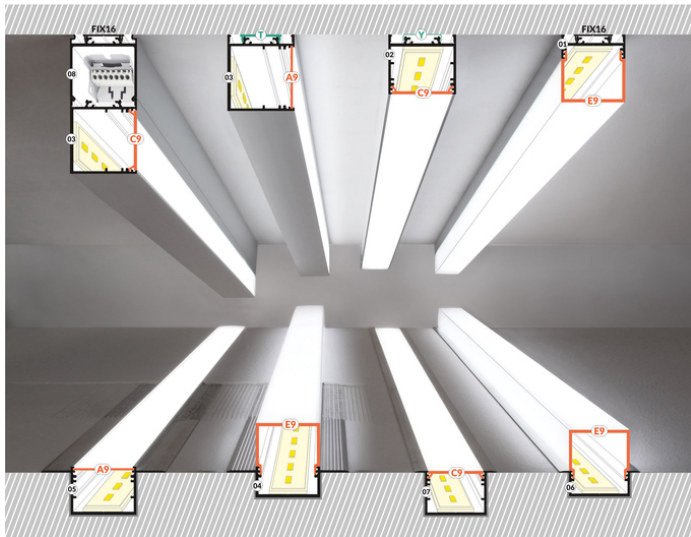

Basic Informations

EAN: 5901597253242
Index: V3160001
Material: aluminium
Color: white painted
Length [mm]: 4050
Weight [kg]: 1.354
Net weight [kg]: 0.024
Country of origin: PL

Measurement unit: qty
Product packaging dimensions [mm]: 4050 x 63,4 x 15,9
Bulk packing [qty]: 10
Master packaging type: Bulk
Product with gross packaging weight [kg]: 13.54