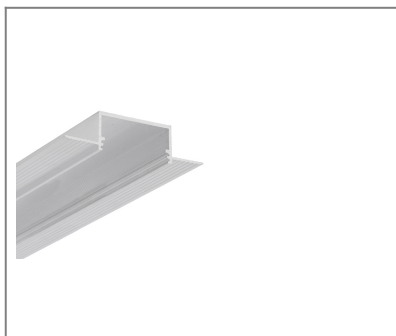

LED PROFILE VARIO30-04 ACDE-9 4050 RAW ALU.

Architectural

Lighting

Spackle in

EU industrial designs

CE

Made in Poland

Buy product