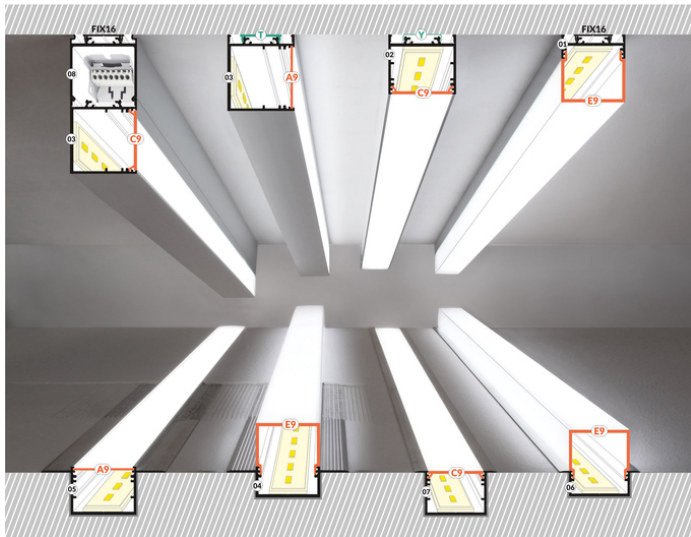

Basic Informations

EAN: 5901597253204
Index: V3160000
Material: aluminium
Color: raw aluminium
Length [mm]: 4050
Weight [kg]: 1.239
Net weight [kg]: 0.018
Country of origin: PL

Measurement unit: qty
Product packaging dimensions [mm]: 4050 x 63,4 x 15,9
Bulk packing [qty]: 20
Master packaging type: Bulk
Product with gross packaging weight [kg]: 24.78