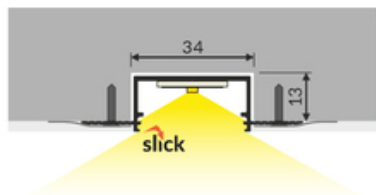

LED PROFILE VARIO30-04 ACDE-9 4050 RAW ALU.

Architectural

Lighting

Spackle in

EU industrial designs

CE

Made in Poland

Buy product