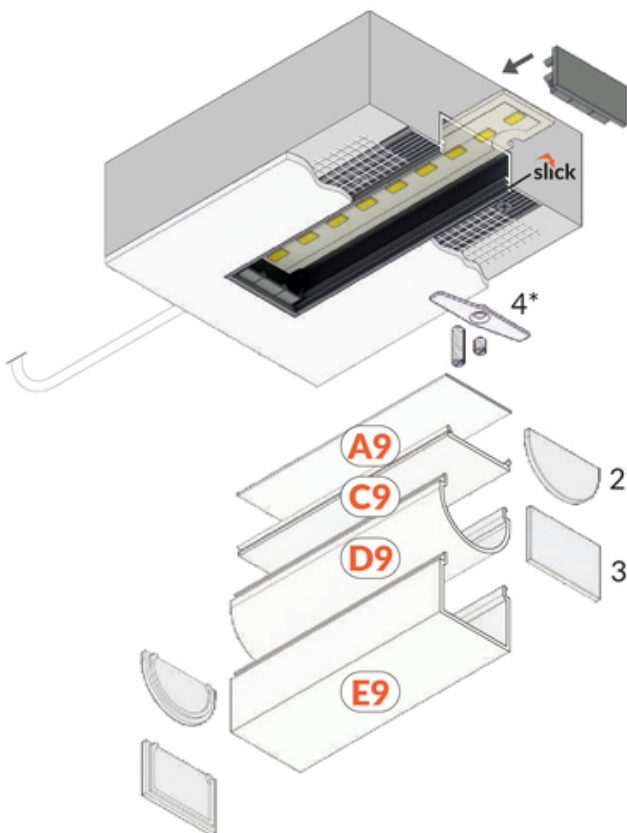

LED PROFILE VARIO30-04 ACDE-9 4050 RAW ALU.

Architectural

Lighting

Spackle in

EU industrial designs

CE

Made in Poland

Buy product

2*
end cap D9
zaślepka D9

3*
end cap E9
zaślepka E9

4*
LED clamp VARIO30
docisk LED VARIO30

TOPMET LIGHT KŁOSOWICZ WIŚNIEWSKI sp. z o.o.

Ostrowska 354 | 61-312 Poznań | POLAND

tel.: +48 61 872 75 00

info@topmet.pl

pdf card generation date: 30.06.2026

Basic Informations

EAN: 5901597253204
 Index: V3160000
 Material: aluminium
 Color: raw aluminium
 Length [mm]: 4050
 Weight [kg]: 1.239
 Net weight [kg]: 0.018
 Country of origin: PL

Measurement unit: qty
 Product packaging dimensions [mm]: 4050 x 63,4 x 15,9
 Bulk packing [qty]: 20
 Master packaging type: Bulk
 Product with gross packaging weight [kg]: 24.78

AVAILABLE COLORS

AVAILABLE VARIANTS