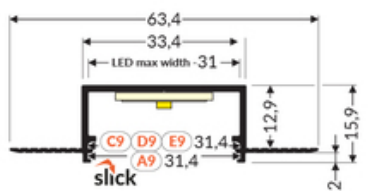

2*
end cap D9
zaślepka D9

3*
end cap E9
zaślepka E9

4*
LED clamp VARIO30
docisk LED VARIO30

TOPMET LIGHT KŁOSOWICZ WIŚNIEWSKI sp. z o.o.

Ostrowska 354 | 61-312 Poznań | POLAND

tel.: +48 61 872 75 00

info@topmet.pl

pdf card generation date: 30.06.2026