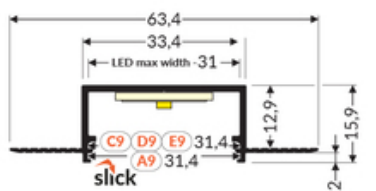

LED PROFILE VARIO30-04 ACDE-9 4050 ANOD.

Spackle in

Architectural

Lighting

	CE CE EU EU industrial designs PL Made in Poland	Buy product

2*
end cap D9
zaślepka D9

3*
end cap E9
zaślepka E9

4*
LED clamp VARIO30
docisk LED VARIO30

TOPMET LIGHT KŁOSOWICZ WIŚNIEWSKI sp. z o.o.

Ostrowska 354 | 61-312 Poznań | POLAND

tel.: +48 61 872 75 00

info@topmet.pl

pdf card generation date: 27.06.2026