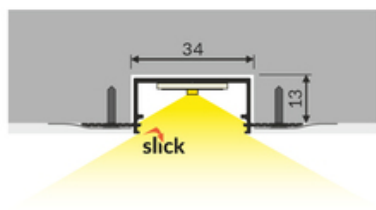

# LED PROFILE VARIO30-04 ACDE-9 4050 ANOD.

Spackle in

Architectural

Lighting

	<p><b>CE</b> CE</p> <p><b>EU</b> EU industrial designs</p> <p><b>PL</b> Made in Poland</p>	<p>Buy product</p>
--	--	--------------------