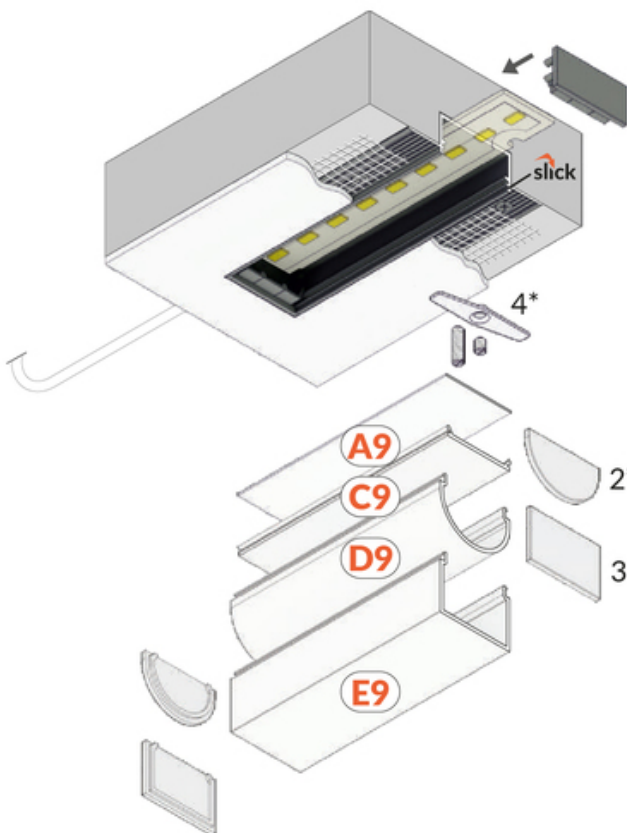

# LED PROFILE VARIO30-04 ACDE-9 4050 ANOD.

Spackle in

Architectural

Lighting

	<p><b>CE</b> CE</p> <p><b>EU</b> EU industrial designs</p> <p><b>PL</b> Made in Poland</p>	<p>Buy product</p>
--	--	--------------------

## Basic Informations

EAN: 5901597253228  
 Index: V3160020  
 Material: aluminium  
 Color: anodized  
 Length [mm]: 4050  
 Weight [kg]: 1.224  
 Net weight [kg]: 0.018  
 Country of origin: PL

Measurement unit: qty  
 Product packaging dimensions [mm]: 4050 x 63,4 x 15,9  
 Bulk packing [qty]: 20  
 Master packaging type: Bulk  
 Product with gross packaging weight [kg]: 24.48

## AVAILABLE VARIANTS

1000 mm, 2000 mm, 3000 mm, 4050 mm