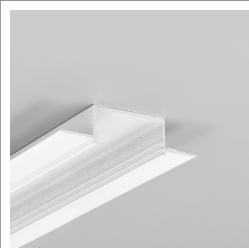

## RAL9003 /PLASTIC BAG

Spackle in

Architectural

Lighting

CE

EU industrial designs

Made in Poland

Buy product