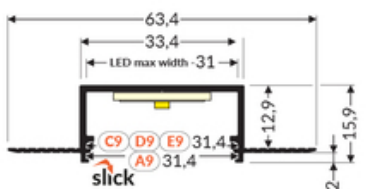

2*
end cap D9
zaślepka D9

3*
end cap E9
zaślepka E9

4*
LED clamp VARIO30
docisk LED VARIO30

TOPMET LIGHT KŁOSOWICZ WIŚNIEWSKI sp. z o.o.

Ostrowska 354 | 61-312 Poznań | POLAND

tel.: +48 61 872 75 00

info@topmet.pl

pdf card generation date: 30.06.2026