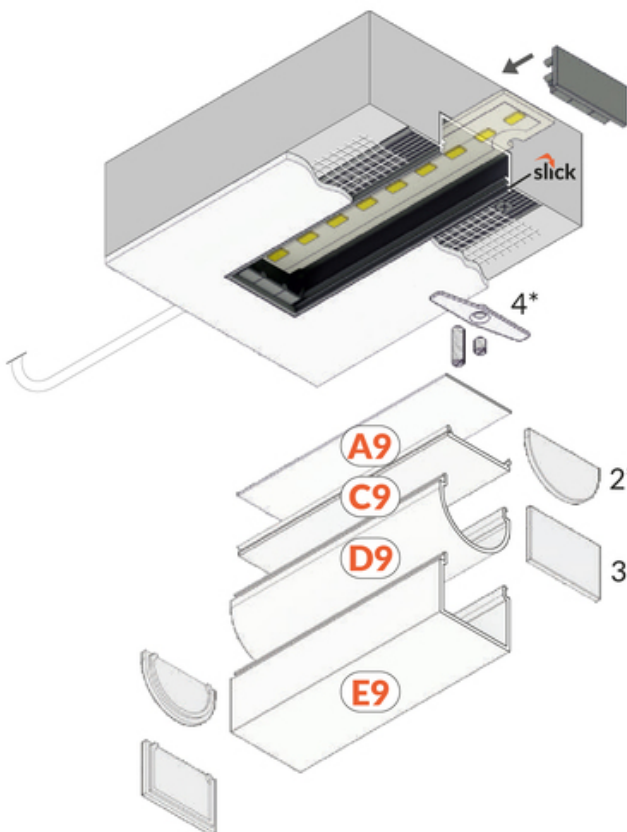

2*
end cap D9
zaślepka D9

3*
end cap E9
zaślepka E9

4*
LED clamp VARIO30
docisk LED VARIO30

TOPMET LIGHT KŁOSOWICZ WIŚNIEWSKI sp. z o.o.

Ostrowska 354 | 61-312 Poznań | POLAND

tel.: +48 61 872 75 00

info@topmet.pl

pdf card generation date: 30.06.2026