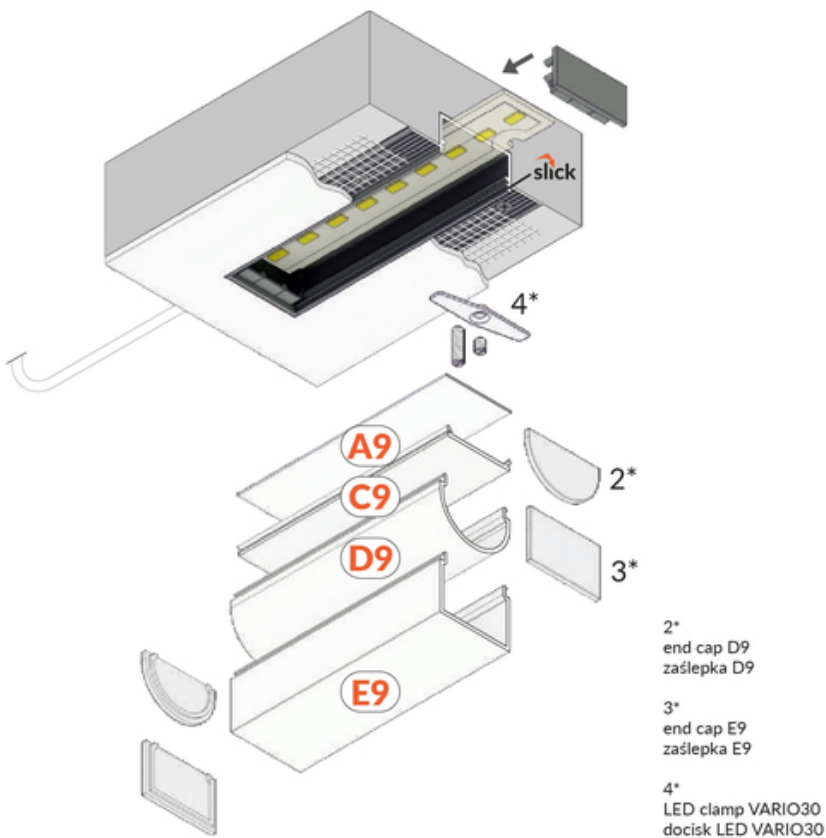

LED PROFILE VARIO30-04 ACDE-9 3000 RAW ALU.

Spackle in

Architectural

Lighting

	<p>CE CE</p> <p>EU EU industrial designs</p> <p>PL Made in Poland</p>	<p>Buy product</p>
--	--	--------------------

Basic Informations

EAN: 5901597253150
 Index: V3150000
 Material: aluminium
 Color: raw aluminium
 Length [mm]: 3000
 Weight [kg]: 0.918
 Net weight [kg]: 0.012
 Country of origin: PL

Measurement unit: qty
 Product packaging dimensions [mm]: 3000 x 63,4 x 15,9
 Bulk packing [qty]: 20
 Master packaging type: Bulk
 Product with gross packaging weight [kg]: 18.36

AVAILABLE COLORS

LED profile VARIO30-04
 ACDE-9 3000 anod.
 V3150020

LED profile VARIO30-04
 ACDE-9 3000 white painted
 RAL9003 /plastic bag
 V3150001

AVAILABLE VARIANTS

1000 mm, 2000 mm, 3000 mm, 4050 mm