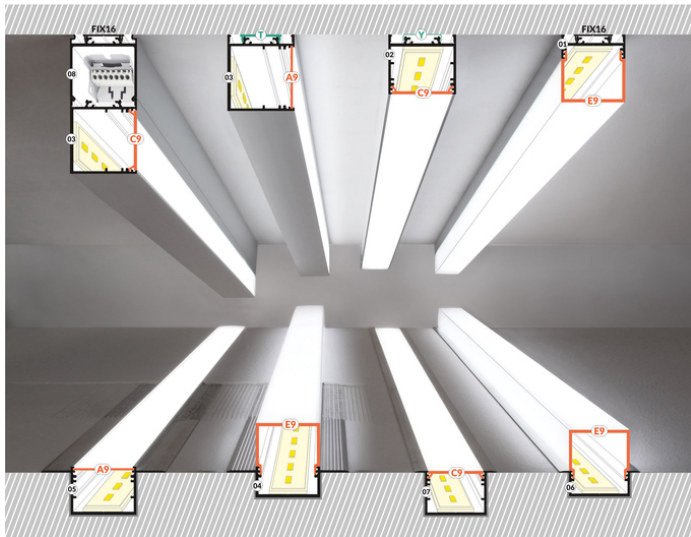

Basic Informations

EAN: 5901597253150
Index: V3150000
Material: aluminium
Color: raw aluminium
Length [mm]: 3000
Weight [kg]: 0.918
Net weight [kg]: 0.012
Country of origin: PL

Measurement unit: qty
Product packaging dimensions [mm]: 3000 x 63,4 x 15,9
Bulk packing [qty]: 20
Master packaging type: Bulk
Product with gross packaging weight [kg]: 18.36