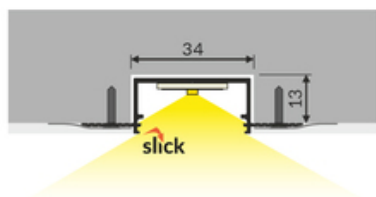

LED PROFILE VARIO30-04 ACDE-9 3000 RAW ALU.

Spackle in

Architectural

Lighting

	<p>CE CE</p> <p>EU EU industrial designs</p> <p>PL Made in Poland</p>	<p>Buy product</p>
--	--	--------------------

Basic Informations