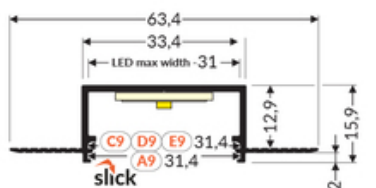

LED PROFILE VARIO30-04 ACDE-9 3000 RAW ALU.

Spackle in

Architectural

Lighting

	CE CE EU EU industrial designs PL Made in Poland	Buy product