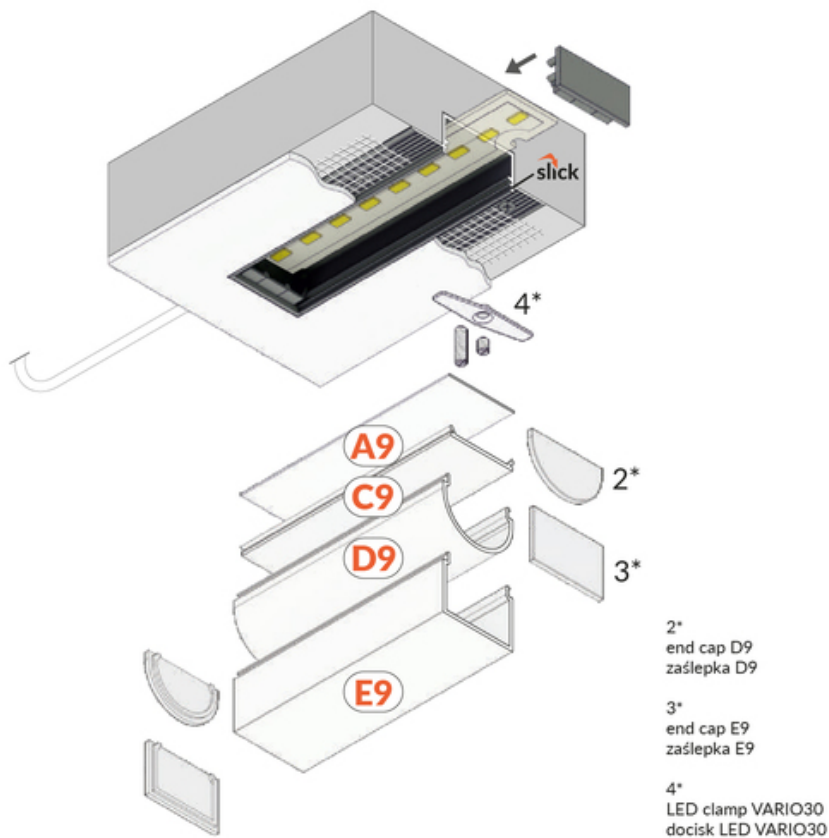

# LED PROFILE VARIO30-04 ACDE-9 3000 ANOD.

Spackle in

Architectural

Lighting

	<p> EU industrial designs</p> <p> CE</p> <p> Made in Poland</p>	<p>Buy product</p>
--	---	--------------------

## Basic Informations

EAN: 5901597253174  
 Index: V3150020  
 Material: aluminium  
 Color: anodized  
 Length [mm]: 3000  
 Weight [kg]: 0.918  
 Net weight [kg]: 0.006  
 Country of origin: PL

Measurement unit: qty  
 Product packaging dimensions [mm]: 3000 x 63,4 x 15,9  
 Bulk packing [qty]: 20  
 Master packaging type: Bulk  
 Product with gross packaging weight [kg]: 18.36

## AVAILABLE VARIANTS

1000 mm, 2000 mm, 3000 mm, 4050 mm