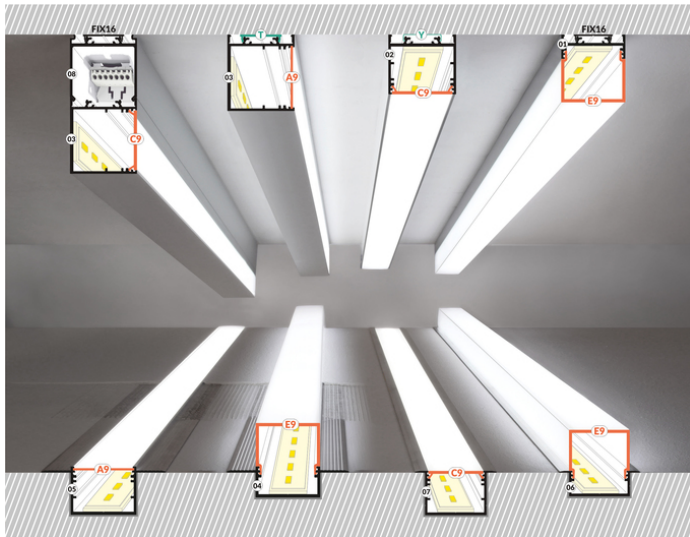

# LED PROFILE VARIO30-04 ACDE-9 3000 ANOD.

Spackle in

Architectural

Lighting

	<p> EU industrial designs</p> <p> CE</p> <p> Made in Poland</p>	<p>Buy product</p>
--	---	--------------------

## AVAILABLE VARIANTS

1000 mm, 2000 mm, 3000 mm, 4050 mm