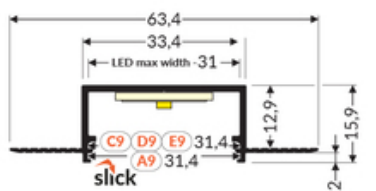

## Basic Informations

EAN: 5901597253174  
 Index: V3150020  
 Material: aluminium  
 Color: anodized  
 Length [mm]: 3000  
 Weight [kg]: 0.918  
 Net weight [kg]: 0.006  
 Country of origin: PL

Measurement unit: qty  
 Product packaging dimensions [mm]: 3000 x 63,4 x 15,9  
 Bulk packing [qty]: 20  
 Master packaging type: Bulk  
 Product with gross packaging weight [kg]: 18.36

## AVAILABLE VARIANTS

1000 mm, 2000 mm, 3000 mm, 4050 mm