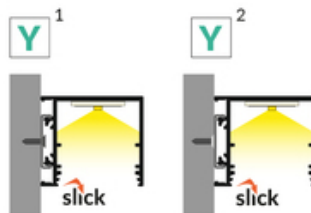

EU industrial designs

CE

Made in Poland

Buy product

2*
end cap D9
zaslepka D9

3*
end cap E9
zaslepka E9

4*
LED clamp VARIO30
docisk LED VARIO30

5*
LED clamp VARIO30-1
docisk LED VARIO30-1