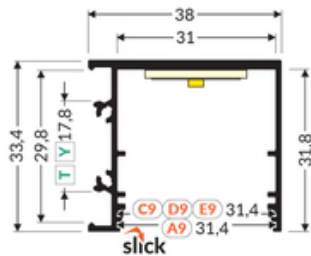

2*
end cap D9
zaslepka D9

3*
end cap E9
zaslepka E9

4*
LED clamp VARIO30
docisk LED VARIO30

5*
LED clamp VARIO30-1
docisk LED VARIO30-1

6*
LED mounting VARIO30
mocowanie LED VARIO30

TOPMET LIGHT KŁOSOWICZ WIŚNIEWSKI sp. z o.o.

Ostrowska 354 | 61-312 Poznań | POLAND

tel.: +48 61 872 75 00

info@topmet.pl

pdf card generation date: 28.06.2026