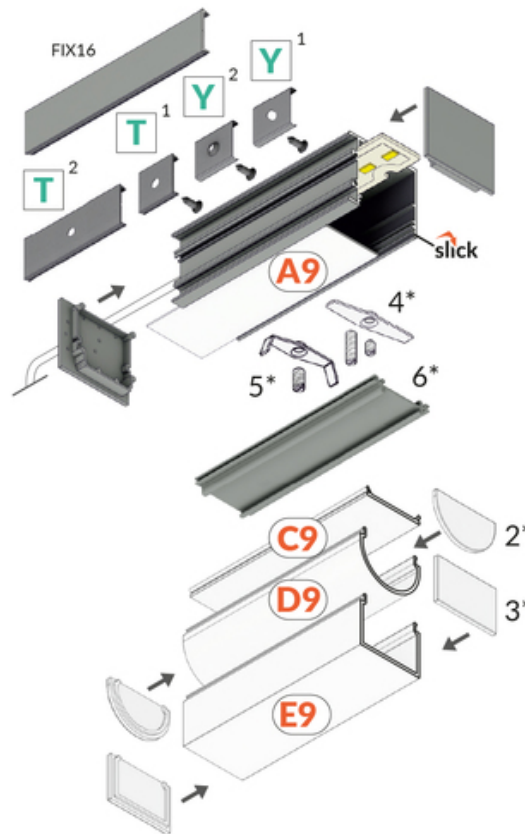

LED PROFILE VARIO30-03 ACDE-9/TY 4050 WHITE PAINTED RAL9003 /PLASTIC BAG

Surface

Lighting

- part of a larger system for luminaire construction
- multiple installation methods
- continuous line of light in angled connections
- unlimited possibilities for light creation

EU industrial designs

CE

Made in Poland

Buy product

2*
end cap D9
zaslepka D9

3*
end cap E9
zaslepka E9

4*
LED clamp VARIO30
docisk LED VARIO30

5*
LED clamp VARIO30-1
docisk LED VARIO30-1

<p>EAN: 5901597253099 Index: V3120001 Material: aluminium Color: white painted Length [mm]: 4050 Weight [kg]: 1.946 Net weight [kg]: 0.008 Country of origin: PL</p>	<p>Measurement unit: qty Product packaging dimensions [mm]: 4050 x 38 x 31,8 Bulk packing [qty]: 10 Master packaging type: Bulk Product with gross packaging weight [kg]: 19.46</p>
--	---