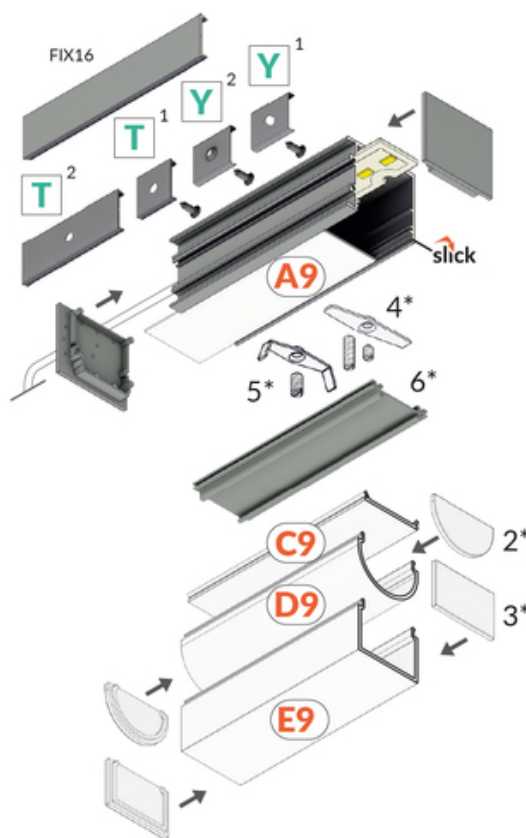

LED PROFILE VARIO30-03 ACDE-9/TY 4050 RAW ALU.

Surface

Lighting

	<ul style="list-style-type: none"> part of a larger system for luminaire construction multiple installation methods continuous line of light in angled connections unlimited possibilities for light creation 	 EU industrial designs  CE  Made in Poland	 Buy product
---	---	---	--

- 2* end cap D9
zaslepka D9
- 3* end cap E9
zaslepka E9
- 4* LED clamp VARIO30
docisk LED VARIO30
- 5* LED clamp VARIO30-1
docisk LED VARIO30-1
- 6* LED mounting VARIO30
mocowanie LED VARIO30

Basic Informations

<p>EAN: 5901597253051 Index: V3120000 Material: aluminium Color: raw aluminium Length [mm]: 4050 Weight [kg]: 1.81 Net weight [kg]: 0.008 Country of origin: PL</p>	<p>Measurement unit: qty Product packaging dimensions [mm]: 4050 x 38 x 31,8 Bulk packing [qty]: 20 Master packaging type: Bulk Product with gross packaging weight [kg]: 36.2</p>
---	--

AVAILABLE COLORS

AVAILABLE VARIANTS

1000 mm, 2000 mm, 3000 mm, 4050 mm

Matching elements

DIFFUSERS

MOUNTINGS

END CAPS

**end cap VARIO30-03
silver [20pcs]**
index: V4890040