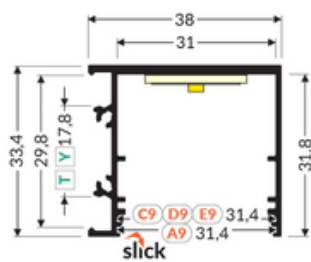

LED PROFILE VARIO30-03 ACDE-9/TY 4050 RAW ALU.

Surface

Lighting

	- part of a larger system for luminaire construction - multiple installation methods - continuous line of light in angled connections - unlimited possibilities for light creation	EU industrial designs CE Made in Poland	 Buy product

- 2* end cap D9
  zaslepka D9
- 3* end cap E9
  zaslepka E9
- 4* LED clamp VARIO30
  docisk LED VARIO30
- 5* LED clamp VARIO30-1
  docisk LED VARIO30-1
- 6* LED mounting VARIO30
  mocowanie LED VARIO30