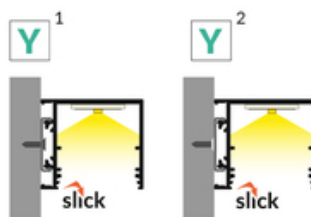

LED PROFILE VARIO30-03 ACDE-9/TY 4050 RAW ALU.

Surface

Lighting

	<ul style="list-style-type: none"> part of a larger system for luminaire construction multiple installation methods continuous line of light in angled connections unlimited possibilities for light creation 	 EU industrial designs  CE  Made in Poland	 Buy product
---	---	---	--