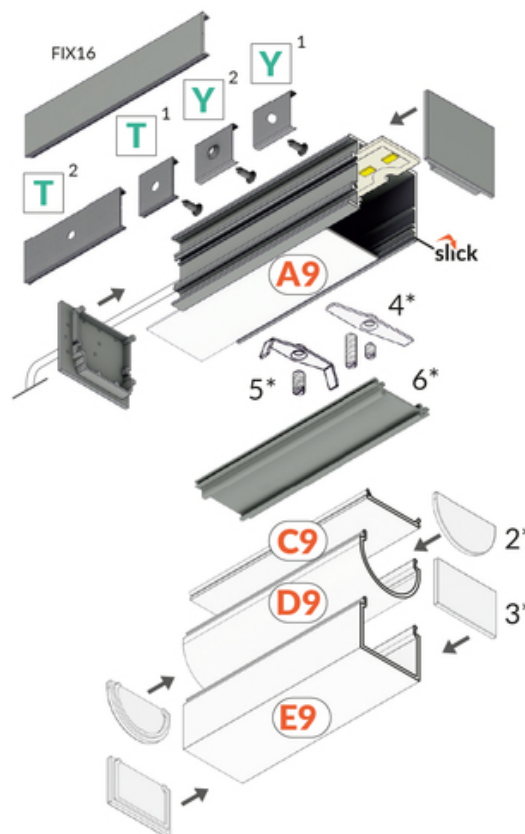

LED PROFILE VARIO30-03 ACDE-9/TY 3000 WHITE PAINTED

RAL9003 /PLASTIC BAG

Surface

Lighting

- part of a larger system for luminaire construction
- multiple installation methods
- continuous line of light in angled connections
- unlimited possibilities for light creation

EU industrial designs

CE

Made in Poland

Buy product

2*
end cap D9
zaslepka D9

3*
end cap E9
zaslepka E9

4*
LED clamp VARIO30
docisk LED VARIO30

5*
LED clamp VARIO30-1
docisk LED VARIO30-1

Basic Informations

<p>EAN: 5901597253037 Index: V3110001 Material: aluminium Color: white painted Length [mm]: 3000 Weight [kg]: 1.442 Net weight [kg]: 0.024 Country of origin: PL</p>	<p>Measurement unit: qty Product packaging dimensions [mm]: 3000 x 38 x 31,8 Bulk packing [qty]: 10 Master packaging type: Bulk Product with gross packaging weight [kg]: 14.42</p>
--	---