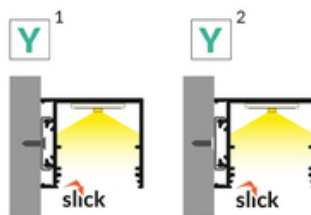

EU industrial designs

CE

Made in Poland

Buy product

2*
end cap D9
zaslepka D9

3*
end cap E9
zaslepka E9

4*
LED clamp VARIO30
docisk LED VARIO30

5*
LED clamp VARIO30-1
docisk LED VARIO30-1