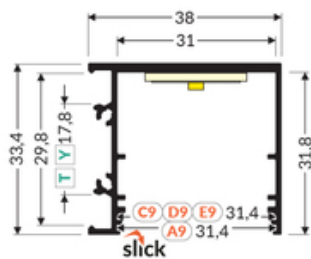

2*
end cap D9
zaslepka D9

3*
end cap E9
zaslepka E9

4*
LED clamp VARIO30
docisk LED VARIO30

5*
LED clamp VARIO30-1
docisk LED VARIO30-1

6*
LED mounting VARIO30
mocowanie LED VARIO30

TOPMET LIGHT KŁOSOWICZ WIŚNIEWSKI sp. z o.o.

Ostrowska 354 | 61-312 Poznań | POLAND

tel.: +48 61 872 75 00

info@topmet.pl

pdf card generation date: 29.06.2026

TOPMET®