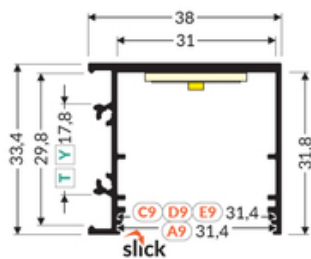

2*
end cap D9
zaslepka D9

3*
end cap E9
zaslepka E9

4*
LED clamp VARIO30
docisk LED VARIO30

5*
LED clamp VARIO30-1
docisk LED VARIO30-1

6*
LED mounting VARIO30
mocowanie LED VARIO30

TOPMET LIGHT KŁOSOWICZ WIŚNIEWSKI sp. z o.o.

Ostrowska 354 | 61-312 Poznań | POLAND

tel.: +48 61 872 75 00

info@topmet.pl

pdf card generation date: 29.06.2026