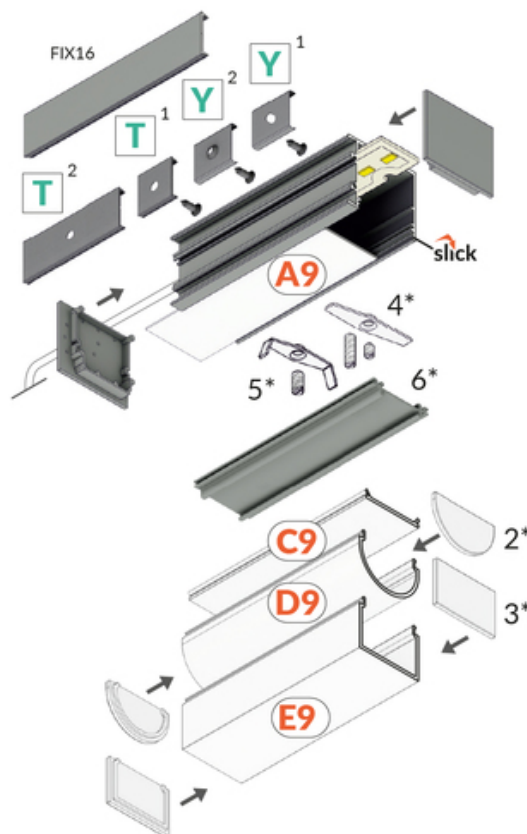

LED PROFILE VARIO30-03 ACDE-9/TY 3000 BLACK ANOD.

/PLASTIC BAG

Surface

Lighting

- part of a larger system for luminaire construction
- multiple installation methods
- continuous line of light in angled connections
- unlimited possibilities for light creation

EU industrial designs

CE

Made in Poland

Buy product

2*
end cap D9
zaslepka D9

3*
end cap E9
zaslepka E9

4*
LED clamp VARIO30
docisk LED VARIO30

5*
LED clamp VARIO30-1
docisk LED VARIO30-1

<p>EAN: 5901597253044 Index: V3110021 Material: aluminium Color: black anodized Length [mm]: 3000 Weight [kg]: 1.359 Net weight [kg]: 0.018 Country of origin: PL</p>	<p>Measurement unit: qty Product packaging dimensions [mm]: 3000 x 38 x 31,8 Bulk packing [qty]: 10 Master packaging type: Bulk Product with gross packaging weight [kg]: 13.59</p>
---	---