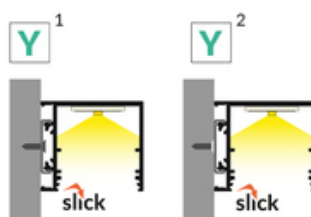

LED PROFILE VARIO30-03 ACDE-9/TY 3000 RAW ALU.

Surface

Lighting

	<ul style="list-style-type: none"> part of a larger system for luminaire construction multiple installation methods continuous line of light in angled connections unlimited possibilities for light creation 	 EU industrial designs  CE  Made in Poland	 <p>Buy product</p>
---	---	---	--