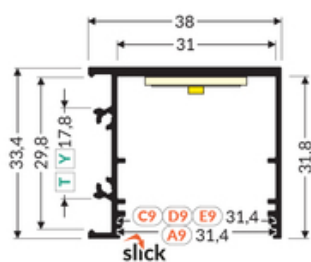

LED PROFILE VARIO30-03 ACDE-9/TY 3000 RAW ALU.

Surface

Lighting

	- part of a larger system for luminaire construction - multiple installation methods - continuous line of light in angled connections - unlimited possibilities for light creation	EU industrial designs CE Made in Poland	Buy product

2*
end cap D9
zaslepka D9

3*
end cap E9
zaslepka E9

4*
LED clamp VARIO30
docisk LED VARIO30

5*
LED clamp VARIO30-1
docisk LED VARIO30-1

6*
LED mounting VARIO30
mocowanie LED VARIO30

TOPMET LIGHT KŁOSOWICZ WIŚNIEWSKI sp. z o.o.

Ostrowska 354 | 61-312 Poznań | POLAND

tel.: +48 61 872 75 00

info@topmet.pl

pdf card generation date: 30.06.2026