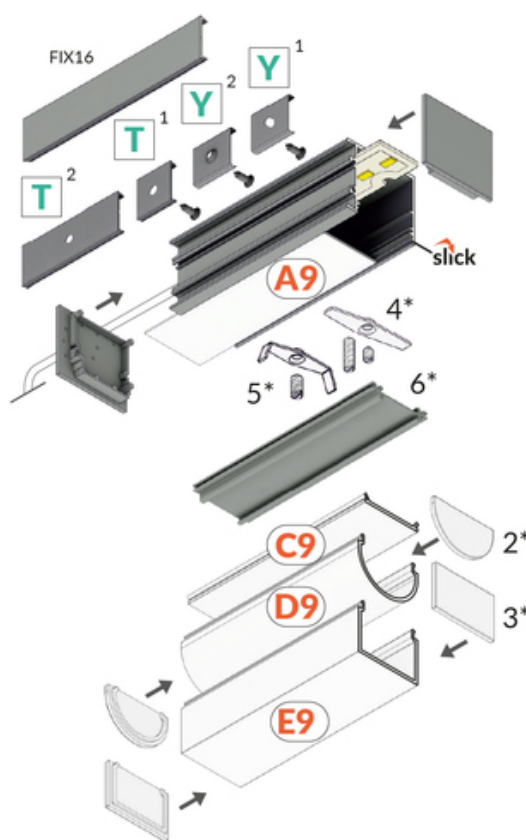

LED PROFILE VARIO30-03 ACDE-9/TY 3000 RAW ALU.

Surface

Lighting

	<ul style="list-style-type: none"> part of a larger system for luminaire construction multiple installation methods continuous line of light in angled connections unlimited possibilities for light creation 	 EU industrial designs  CE  Made in Poland	 <p>Buy product</p>
---	---	---	--

2*
end cap D9
zaslepka D9

3*
end cap E9
zaslepka E9

4*
LED clamp VARIO30
docisk LED VARIO30

5*
LED clamp VARIO30-1
docisk LED VARIO30-1

6*
LED mounting VARIO30
mocowanie LED VARIO30

TOPMET LIGHT KŁOSOWICZ WIŚNIEWSKI sp. z o.o.

CONNECTORS

connector T 180deg
/plastic bag [200pcs]
index: C6990000W

COMPLEMENTARY PROFILE

power supply profile
VARIO30-08 3000 white
painting RAL9003 /plastic
bag
index: V3310001

power supply profile
VARIO30-08 3000 black
anod. /plastic bag
index: V3310021