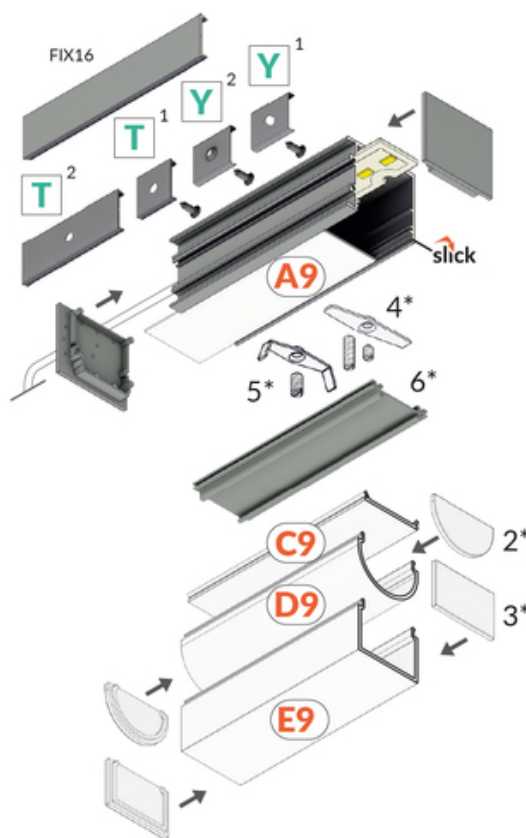

# LED PROFILE VARIO30-03 ACDE-9/TY 3000 ANOD.

Surface

Lighting

	<ul style="list-style-type: none"> <li>• part of a larger system for luminaire construction</li> <li>• multiple installation methods</li> <li>• continuous line of light in angled connections</li> <li>• unlimited possibilities for light creation</li> </ul>	<p><b>CE</b> CE</p> <p><b>EU</b> EU industrial designs</p> <p><b>PL</b> Made in Poland</p>	 <p>Buy product</p>
---	---	--	--

2\*  
end cap D9  
zaslepka D9

3\*  
end cap E9  
zaslepka E9

4\*  
LED clamp VARIO30  
docisk LED VARIO30

5\*  
LED clamp VARIO30-1  
docisk LED VARIO30-1

6\*  
LED mounting VARIO30  
mocowanie LED VARIO30

## Basic Informations

<p>EAN: 5901597253013 Index: V3110020 Material: aluminium Color: anodized Length [mm]: 3000 Weight [kg]: 1.341 Net weight [kg]: 0.012 Country of origin: PL</p>	<p>Measurement unit: qty Product packaging dimensions [mm]: 3000 x 38 x 31,8 Bulk packing [qty]: 20 Master packaging type: Bulk Product with gross packaging weight [kg]: 26.82</p>
---	---