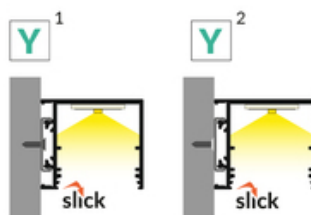

# LED PROFILE VARIO30-03 ACDE-9/TY 3000 ANOD.

Surface

Lighting

	<ul style="list-style-type: none"> <li>• part of a larger system for luminaire construction</li> <li>• multiple installation methods</li> <li>• continuous line of light in angled connections</li> <li>• unlimited possibilities for light creation</li> </ul>	<p><b>CE</b> CE</p> <p><b>EU</b> EU industrial designs</p> <p><b>PL</b> Made in Poland</p>	 <p>Buy product</p>
---	---	--	--