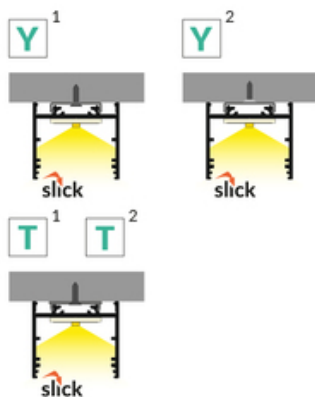

EU industrial designs

CE

Made in Poland

Buy product

- 2* end cap D9
zaślepka D9
- 3* end cap E9
zaślepka E9
- 4* LED clamp VARIO30
docisk LED VARIO30
- 5* LED clamp VARIO30-1
docisk LED VARIO30-1
- 6* LED mounting VARIO30
mocowanie LED VARIO30