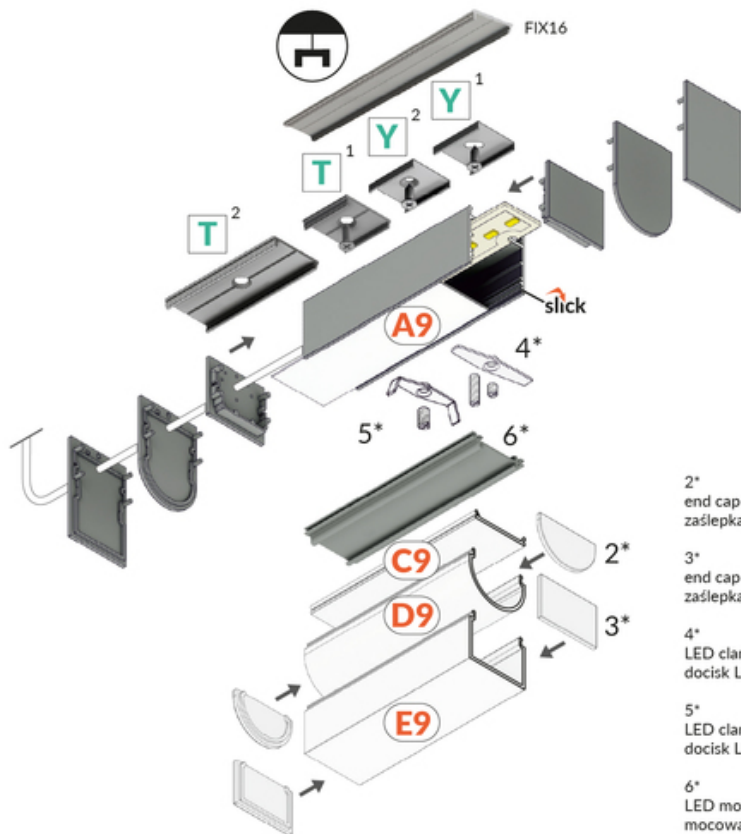

LED PROFILE VARIO30-02 ACDE-9/TY 4050 WHITE PAINTED

RAL9003 /PLASTIC BAG

Surface

Lighting

- part of a larger system for luminaire construction
- multiple installation methods
- continuous line of light in angled connections
- unlimited possibilities for light creation

EU industrial designs

CE

Made in Poland

Buy product

- 2* end cap D9
zaślepka D9
- 3* end cap E9
zaślepka E9
- 4* LED clamp VARIO30
docisk LED VARIO30
- 5* LED clamp VARIO30-1
docisk LED VARIO30-1
- 6* LED mounting VARIO30
mocowanie LED VARIO30

TOPMET LIGHT KŁOSOWICZ WIŚNIEWSKI sp. z o.o.

Ostrowska 354 | 61-312 Poznań | POLAND

tel.: +48 61 872 75 00

info@topmet.pl

pdf card generation date: 28.06.2026

Basic Informations

EAN: 5901597252931 Index: V3080001 Material: aluminium Color: white painted Length [mm]: 4050 Weight [kg]: 1.657 Net weight [kg]: 0.015 Country of origin: PL	Measurement unit: qty Product packaging dimensions [mm]: 4050 x 33,4 x 29,6 Bulk packing [qty]: 10 Master packaging type: Bulk Product with gross packaging weight [kg]: 16.57
--	--

AVAILABLE VARIANTS

1000 mm, 2000 mm, 3000 mm, 4050 mm

Matching elements

DIFFUSERS

 <p>diffuser C9 click 4100 black /plastic bag index: V3480041</p>	 <p>diffuser D9 click 4100 opal /plastic bag index: V3520038</p>	 <p>diffuser E9 click 4100 opal /plastic bag index: V3560038</p>
 <p>diffuser A9 slide 2000 opal index: V3000238</p>	 <p>diffuser A9 slide 2000 frosted index: V3000239</p>	 <p>diffuser A9 slide 2000 transparent index: V3000216</p>