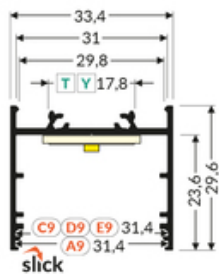

- 2* end cap D9
  zaślepka D9
- 3* end cap E9
  zaślepka E9
- 4* LED clamp VARIO30
  docisk LED VARIO30
- 5* LED clamp VARIO30-1
  docisk LED VARIO30-1
- 6* LED mounting VARIO30
  mocowanie LED VARIO30

TOPMET LIGHT KŁOSOWICZ WIŚNIEWSKI sp. z o.o.

Ostrowska 354 | 61-312 Poznań | POLAND

tel.: +48 61 872 75 00

info@topmet.pl

pdf card generation date: 28.06.2026