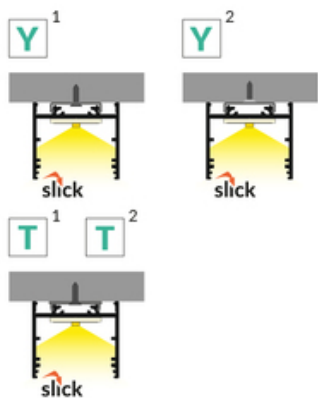

LED PROFILE VARIO30-02 ACDE-9/TY 4050 RAW ALU.

Surface

Lighting

	<ul style="list-style-type: none"> • part of a larger system for luminaire construction • multiple installation methods • continuous line of light in angled connections • unlimited possibilities for light creation 	 EU industrial designs  CE  Made in Poland	 Buy product
---	---	---	--

Basic Informations

<p>EAN: 5901597252894 Index: V3080000 Material: aluminium Color: raw aluminium Length [mm]: 4050 Weight [kg]: 1.527 Net weight [kg]: 0.008 Country of origin: PL</p>	<p>Measurement unit: qty Product packaging dimensions [mm]: 4050 x 33,4 x 29,6 Bulk packing [qty]: 20 Master packaging type: Bulk Product with gross packaging weight [kg]: 30.54</p>
--	---