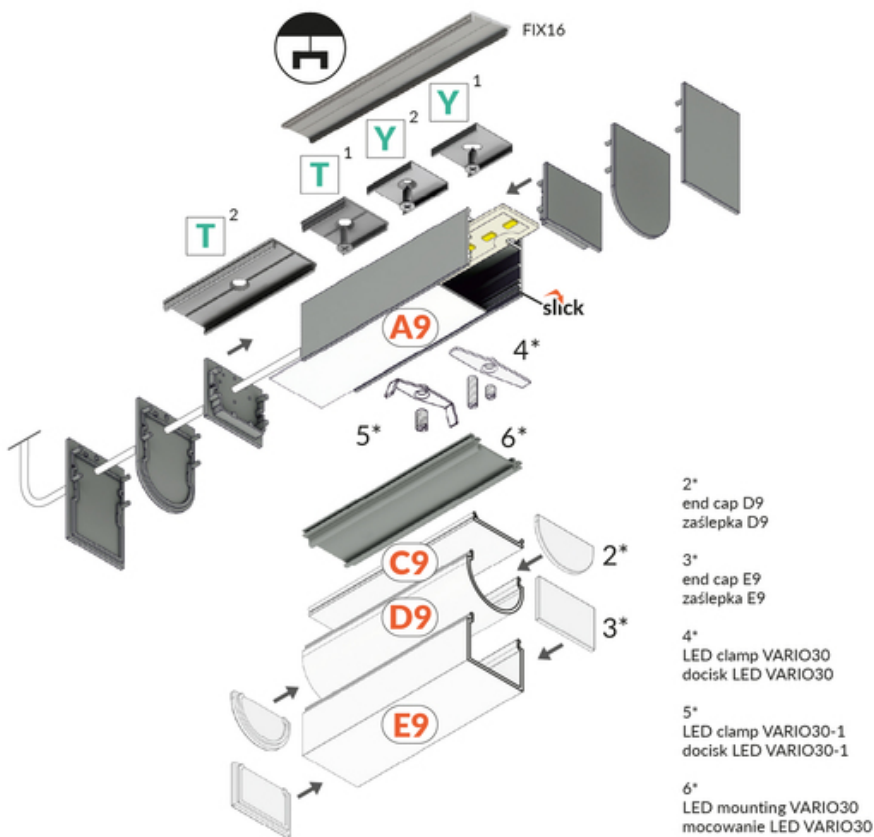

LED PROFILE VARIO30-02 ACDE-9/TY 4050 RAW ALU.

Surface

Lighting

	<ul style="list-style-type: none"> • part of a larger system for luminaire construction • multiple installation methods • continuous line of light in angled connections • unlimited possibilities for light creation 	 EU industrial designs  CE  Made in Poland	 Buy product
---	---	---	--

Basic Informations

<p>EAN: 5901597252894 Index: V3080000 Material: aluminium Color: raw aluminium Length [mm]: 4050 Weight [kg]: 1.527 Net weight [kg]: 0.008 Country of origin: PL</p>	<p>Measurement unit: qty Product packaging dimensions [mm]: 4050 x 33,4 x 29,6 Bulk packing [qty]: 20 Master packaging type: Bulk Product with gross packaging weight [kg]: 30.54</p>
--	---

AVAILABLE COLORS

 <p>LED profile VARIO30-02 ACDE-9/TY 4050 anod. V3080020</p>	 <p>LED profile VARIO30-02 ACDE-9/TY 4050 white painted RAL9003 /plastic bag V3080001</p>	 <p>LED profile VARIO30-02 ACDE-9/TY 4050 black anod. /plastic bag V3080021</p>
---	--	--

AVAILABLE VARIANTS

1000 mm, 2000 mm, 3000 mm, 4050 mm

Matching elements

DIFFUSERS

 <p>diffuser C9 click 4100 black /plastic bag index: V3480041</p>	 <p>diffuser D9 click 4100 opal /plastic bag index: V3520038</p>	 <p>diffuser E9 click 4100 opal /plastic bag index: V3560038</p>
 <p>diffuser A9 slide 2000 opal index: V3000238</p>	 <p>diffuser A9 slide 2000 frosted index: V3000239</p>	 <p>diffuser A9 slide 2000 transparent index: V3000216</p>