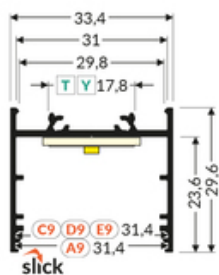

Basic Informations

<p>EAN: 5901597252894 Index: V3080000 Material: aluminium Color: raw aluminium Length [mm]: 4050 Weight [kg]: 1.527 Net weight [kg]: 0.008 Country of origin: PL</p>	<p>Measurement unit: qty Product packaging dimensions [mm]: 4050 x 33,4 x 29,6 Bulk packing [qty]: 20 Master packaging type: Bulk Product with gross packaging weight [kg]: 30.54</p>
--	---