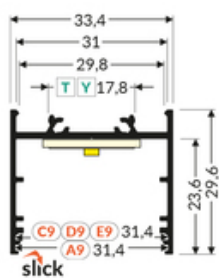

2*
end cap D9
zaślepka D9

3*
end cap E9
zaślepka E9

4*
LED clamp VARIO30
docisk LED VARIO30

5*
LED clamp VARIO30-1
docisk LED VARIO30-1

6*
LED mounting VARIO30
mocowanie LED VARIO30

TOPMET LIGHT KŁOSOWICZ WIŚNIEWSKI sp. z o.o.

Ostrowska 354 | 61-312 Poznań | POLAND

tel.: +48 61 872 75 00

info@topmet.pl

pdf card generation date: 16.06.2026