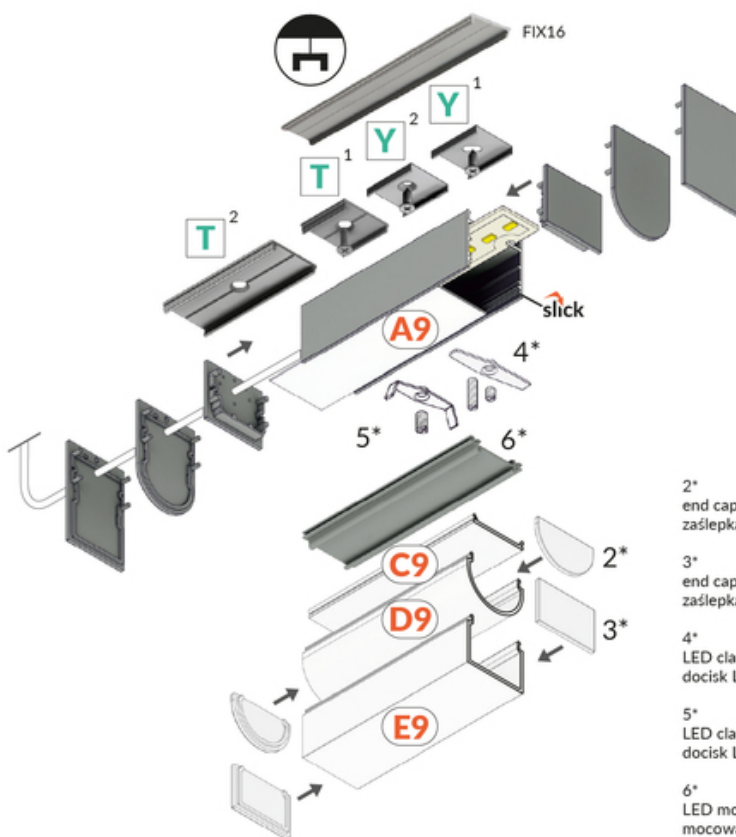

LED PROFILE VARIO30-02 ACDE-9/TY 4050 ANOD.

Surface

Lighting

- part of a larger system for luminaire construction
- multiple installation methods
- continuous line of light in angled connections
- unlimited possibilities for light creation

EU industrial designs

CE

Made in Poland

Buy product

2*
end cap D9
zaślepka D9

3*
end cap E9
zaślepka E9

4*
LED clamp VARIO30
docisk LED VARIO30

5*
LED clamp VARIO30-1
docisk LED VARIO30-1

<p>EAN: 5901597252917 Index: V3080020 Material: aluminium Color: anodized Length [mm]: 4050 Weight [kg]: 1.527 Net weight [kg]: 0.024 Country of origin: PL</p>	<p>Measurement unit: qty Product packaging dimensions [mm]: 4050 x 33,4 x 29,6 Bulk packing [qty]: 20 Master packaging type: Bulk Product with gross packaging weight [kg]: 30.54</p>
---	---