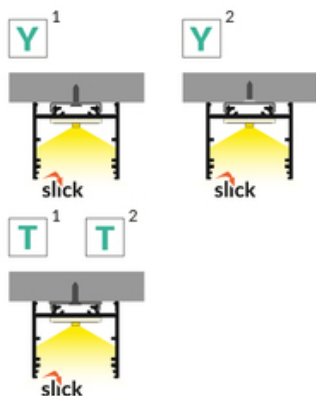

EU industrial designs

CE

Made in Poland

Buy product

2*
end cap D9
zaślepka D9

3*
end cap E9
zaślepka E9

4*
LED clamp VARIO30
docisk LED VARIO30

5*
LED clamp VARIO30-1
docisk LED VARIO30-1