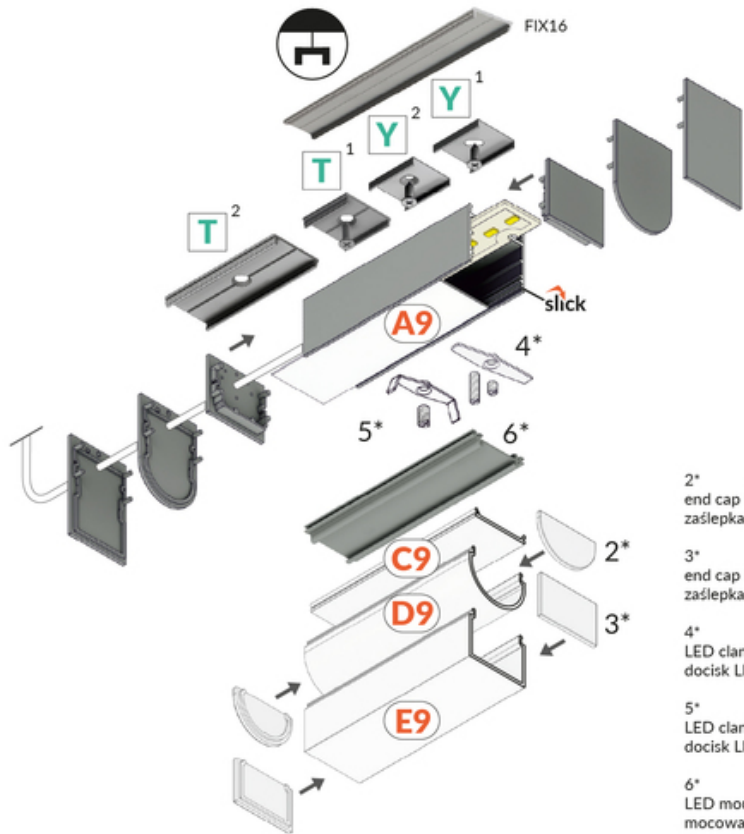

2*
end cap D9
zaślepka D9

3*
end cap E9
zaślepka E9

4*
LED clamp VARIO30
docisk LED VARIO30

5*
LED clamp VARIO30-1
docisk LED VARIO30-1

6*
LED mounting VARIO30
mocowanie LED VARIO30

TOPMET LIGHT KŁOSOWICZ WIŚNIEWSKI sp. z o.o.

Ostrowska 354 | 61-312 Poznań | POLAND

tel.: +48 61 872 75 00

info@topmet.pl

pdf card generation date: 29.06.2026