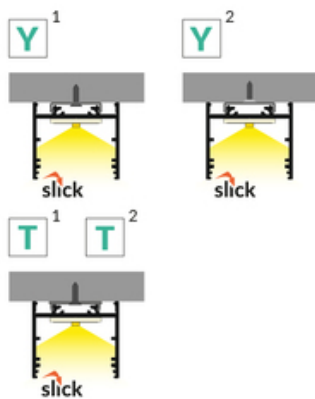

## RAL9003 /PLASTIC BAG

Surface

Lighting

- part of a larger system for luminaire construction
- multiple installation methods
- continuous line of light in angled connections
- unlimited possibilities for light creation

EU industrial designs

CE

Made in Poland

Buy product

2\*  
end cap D9  
zaślepka D9

3\*  
end cap E9  
zaślepka E9

4\*  
LED clamp VARIO30  
docisk LED VARIO30

5\*  
LED clamp VARIO30-1  
docisk LED VARIO30-1