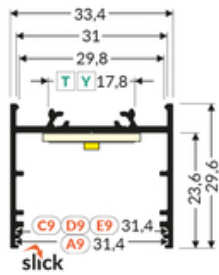

2*
end cap D9
zaślepka D9

3*
end cap E9
zaślepka E9

4*
LED clamp VARIO30
docisk LED VARIO30

5*
LED clamp VARIO30-1
docisk LED VARIO30-1

6*
LED mounting VARIO30
mocowanie LED VARIO30

TOPMET LIGHT KŁOSOWICZ WIŚNIEWSKI sp. z o.o.

Ostrowska 354 | 61-312 Poznań | POLAND

tel.: +48 61 872 75 00

info@topmet.pl

pdf card generation date: 29.06.2026