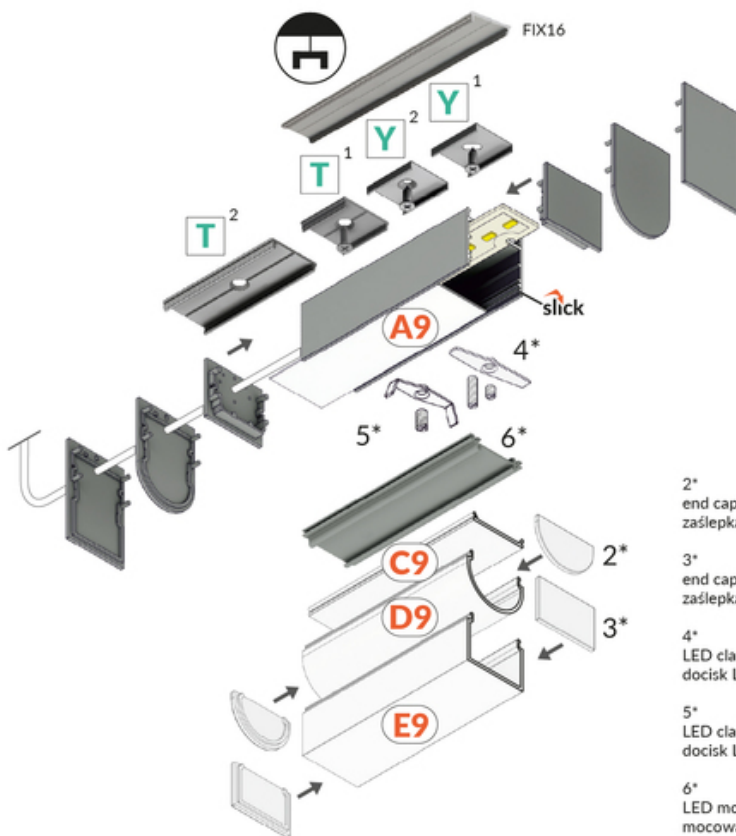

LED PROFILE VARIO30-02 ACDE-9/TY 3000 BLACK ANOD.

/PLASTIC BAG

Surface

Lighting

- part of a larger system for luminaire construction
- multiple installation methods
- continuous line of light in angled connections
- unlimited possibilities for light creation

EU industrial designs

CE

Made in Poland

Buy product

- 2* end cap D9
zaślepka D9
- 3* end cap E9
zaślepka E9
- 4* LED clamp VARIO30
docisk LED VARIO30
- 5* LED clamp VARIO30-1
docisk LED VARIO30-1
- 6* LED mounting VARIO30
mocowanie LED VARIO30

TOPMET LIGHT KŁOSOWICZ WIŚNIEWSKI sp. z o.o.

Ostrowska 354 | 61-312 Poznań | POLAND

tel.: +48 61 872 75 00

info@topmet.pl

pdf card generation date: 30.06.2026

Basic Informations

<p>EAN: 5901597252887 Index: V3070021 Material: aluminium Color: black anodized Length [mm]: 3000 Weight [kg]: 1.153 Net weight [kg]: 0.018 Country of origin: PL</p>	<p>Measurement unit: qty Product packaging dimensions [mm]: 3000 x 33,4 x 29,6 Bulk packing [qty]: 10 Master packaging type: Bulk Product with gross packaging weight [kg]: 11.53</p>
---	---