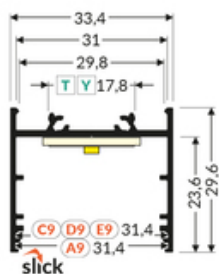

- 2* end cap D9
  zaślepka D9
- 3* end cap E9
  zaślepka E9
- 4* LED clamp VARIO30
  docisk LED VARIO30
- 5* LED clamp VARIO30-1
  docisk LED VARIO30-1
- 6* LED mounting VARIO30
  mocowanie LED VARIO30

TOPMET LIGHT KŁOSOWICZ WIŚNIEWSKI sp. z o.o.

Ostrowska 354 | 61-312 Poznań | POLAND

tel.: +48 61 872 75 00

info@topmet.pl

pdf card generation date: 30.06.2026