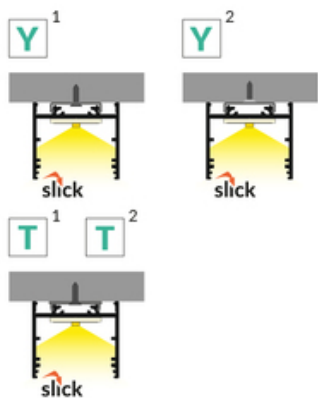

LED PROFILE VARIO30-02 ACDE-9/TY 3000 RAW ALU.

Surface

Lighting

	<ul style="list-style-type: none"> • part of a larger system for luminaire construction • multiple installation methods • continuous line of light in angled connections • unlimited possibilities for light creation 	<ul style="list-style-type: none">  EU industrial designs  CE  Made in Poland 	 <p>Buy product</p>
---	---	---	--

- 2* end cap D9
zaślepka D9
- 3* end cap E9
zaślepka E9
- 4* LED clamp VARIO30
docisk LED VARIO30
- 5* LED clamp VARIO30-1
docisk LED VARIO30-1
- 6* LED mounting VARIO30
mocowanie LED VARIO30

TOPMET LIGHT KŁOSOWICZ WIŚNIEWSKI sp. z o.o.