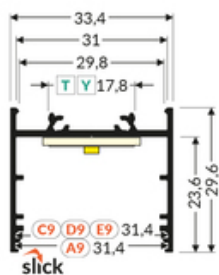

LED PROFILE VARIO30-02 ACDE-9/TY 3000 RAW ALU.

Surface

Lighting

	• part of a larger system for luminaire construction • multiple installation methods • continuous line of light in angled connections • unlimited possibilities for light creation	- EU industrial designs - CE - Made in Poland	Buy product

- 2* end cap D9
  zaślepka D9
- 3* end cap E9
  zaślepka E9
- 4* LED clamp VARIO30
  docisk LED VARIO30
- 5* LED clamp VARIO30-1
  docisk LED VARIO30-1
- 6* LED mounting VARIO30
  mocowanie LED VARIO30

TOPMET LIGHT KŁOSOWICZ WIŚNIEWSKI sp. z o.o.

Ostrowska 354 | 61-312 Poznań | POLAND

tel.: +48 61 872 75 00

info@topmet.pl

pdf card generation date: 30.06.2026