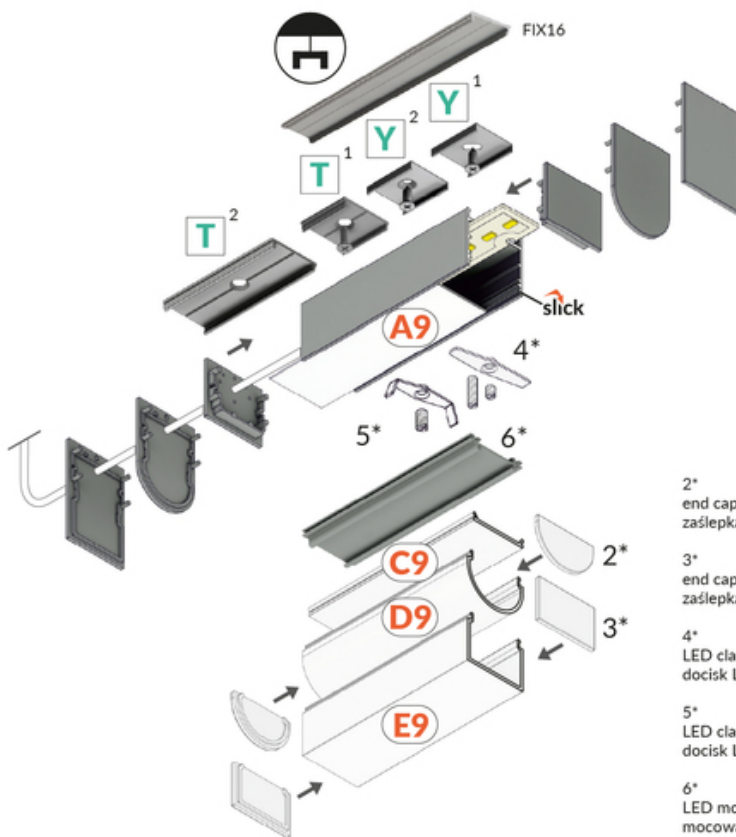

LED PROFILE VARIO30-02 ACDE-9/TY 3000 RAW ALU.

Surface

Lighting

	<ul style="list-style-type: none"> • part of a larger system for luminaire construction • multiple installation methods • continuous line of light in angled connections • unlimited possibilities for light creation 	<ul style="list-style-type: none">  EU industrial designs  CE  Made in Poland 	 <p>Buy product</p>
---	---	---	--

- 2* end cap D9
zaślepka D9
- 3* end cap E9
zaślepka E9
- 4* LED clamp VARIO30
docisk LED VARIO30
- 5* LED clamp VARIO30-1
docisk LED VARIO30-1
- 6* LED mounting VARIO30
mocowanie LED VARIO30

TOPMET LIGHT KŁOSOWICZ WIŚNIEWSKI sp. z o.o.

Ostrowska 354 | 61-312 Poznań | POLAND

tel.: +48 61 872 75 00

info@topmet.pl

pdf card generation date: 30.06.2026

Basic Informations

<p>EAN: 5901597252832 Index: V3070000 Material: aluminium Color: raw aluminium Length [mm]: 3000 Weight [kg]: 1.131 Net weight [kg]: 0.018 Country of origin: PL</p>	<p>Measurement unit: qty Product packaging dimensions [mm]: 3000 x 33,4 x 29,6 Bulk packing [qty]: 20 Master packaging type: Bulk Product with gross packaging weight [kg]: 22.62</p>
--	---

power supply profile
VARIO30-08 3000 raw
alu.
index: V3310000

power supply profile
VARIO30-08 3000 anod.
index: V3310020