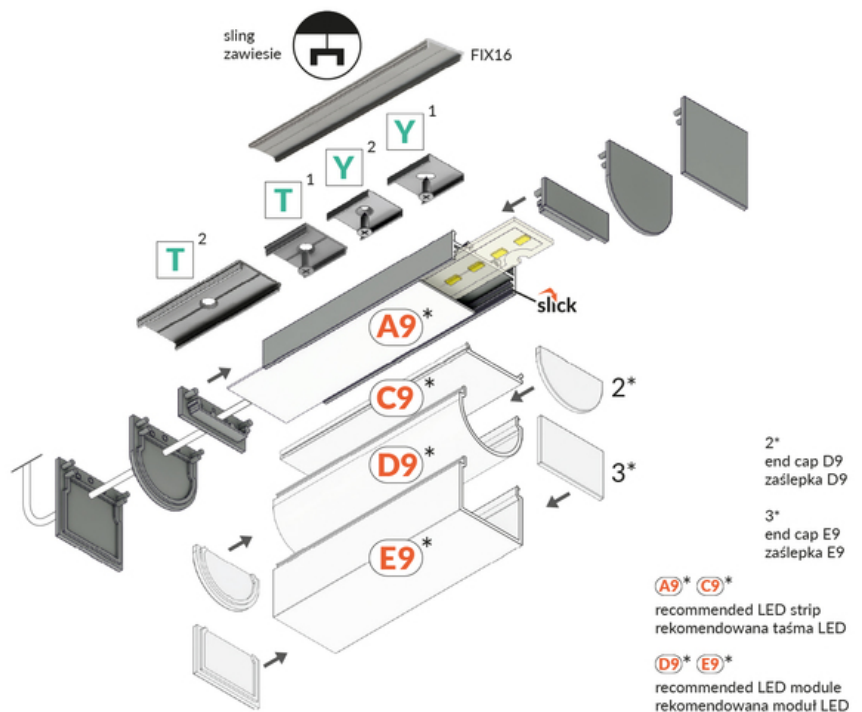

TOPMET LIGHT KŁOSOWICZ WIŚNIEWSKI sp. z o.o.

Ostrowska 354 | 61-312 Poznań | POLAND

tel.: +48 61 872 75 00

info@topmet.pl

pdf card generation date: 30.06.2026