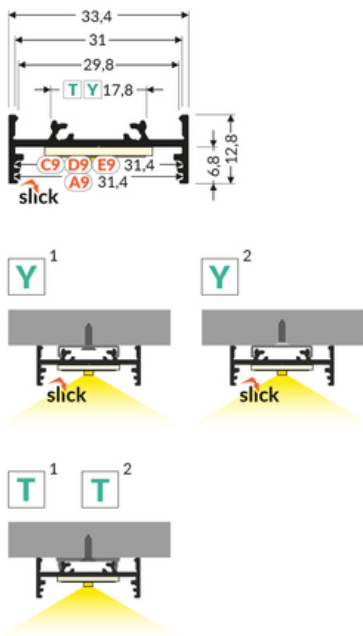

TOPMET LIGHT KŁOSOWICZ WIŚNIEWSKI sp. z o.o.

Ostrowska 354 | 61-312 Poznań | POLAND

tel.: +48 61 872 75 00

info@topmet.pl

pdf card generation date: 30.06.2026