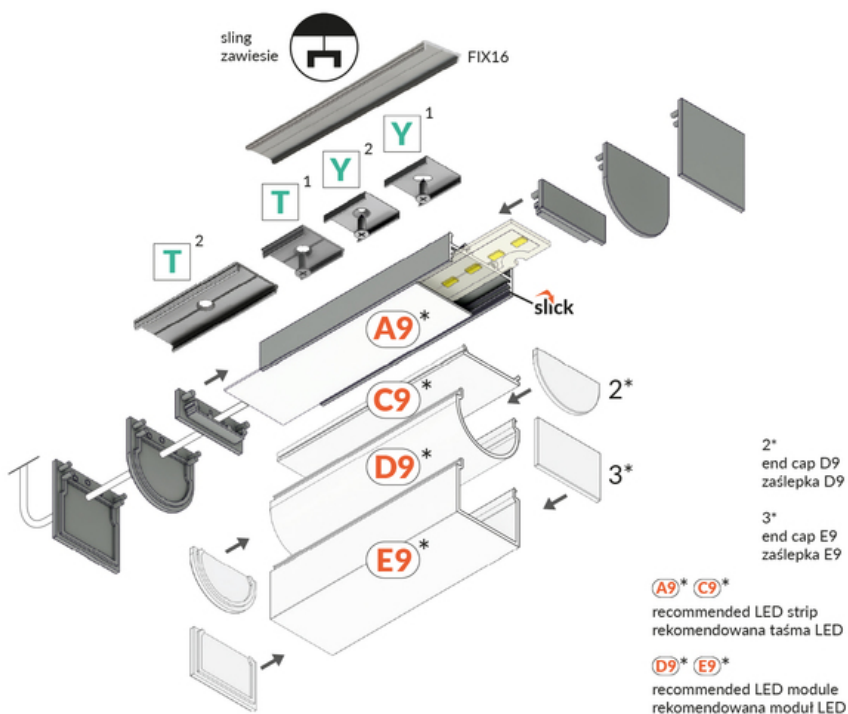

LED PROFILE VARIO30-01 ACDE-9/TY 3000 BLACK ANOD.

/PLASTIC BAG

Surface

Lighting

	<ul style="list-style-type: none"> part of a larger system for luminaire construction multiple installation methods continuous line of light in angled connections unlimited possibilities for light creation 	 EU industrial designs  CE  Made in Poland	 Buy product
---	---	---	--

Basic Informations

EAN: 5901597252726

Index: V3030021

Material: aluminium

Color: black anodized

Length [mm]: 3000

Weight [kg]: 0.78

Net weight [kg]: 0.006

Country of origin: PL

Measurement unit: qty

Product packaging dimensions [mm]: 3000 x 33,4 x 12,8

Bulk packing [qty]: 10

Master packaging type: Bulk

Product with gross packaging weight [kg]: 7.8

AVAILABLE COLORS

**power supply profile
VARIO30-08 3000 black
anod. /plastic bag**
index: V3310021

**power supply profile
VARIO30-08 3000 raw
alu.**
index: V3310000

**power supply profile
VARIO30-08 3000 anod.**
index: V3310020