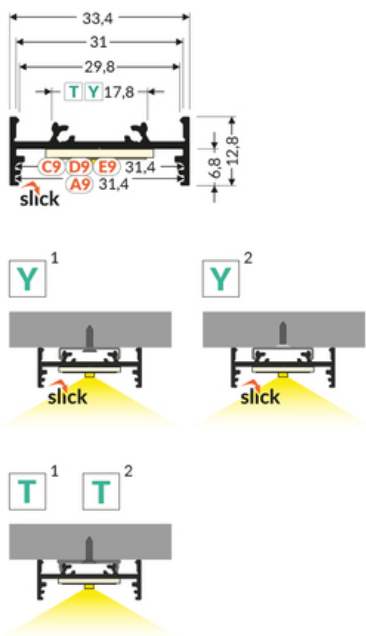

LED PROFILE VARIO30-01 ACDE-9/TY 3000 BLACK ANOD.

/PLASTIC BAG

Surface

Lighting

	<ul style="list-style-type: none"> part of a larger system for luminaire construction multiple installation methods continuous line of light in angled connections unlimited possibilities for light creation 	 EU industrial designs  CE  Made in Poland	 Buy product
---	---	---	--

Basic Informations

EAN: 5901597252726

Index: V3030021

Material: aluminium

Color: black anodized

Length [mm]: 3000

Weight [kg]: 0.78

Net weight [kg]: 0.006

Country of origin: PL

Measurement unit: qty

Product packaging dimensions [mm]: 3000 x 33,4 x 12,8

Bulk packing [qty]: 10

Master packaging type: Bulk

Product with gross packaging weight [kg]: 7.8

AVAILABLE COLORS