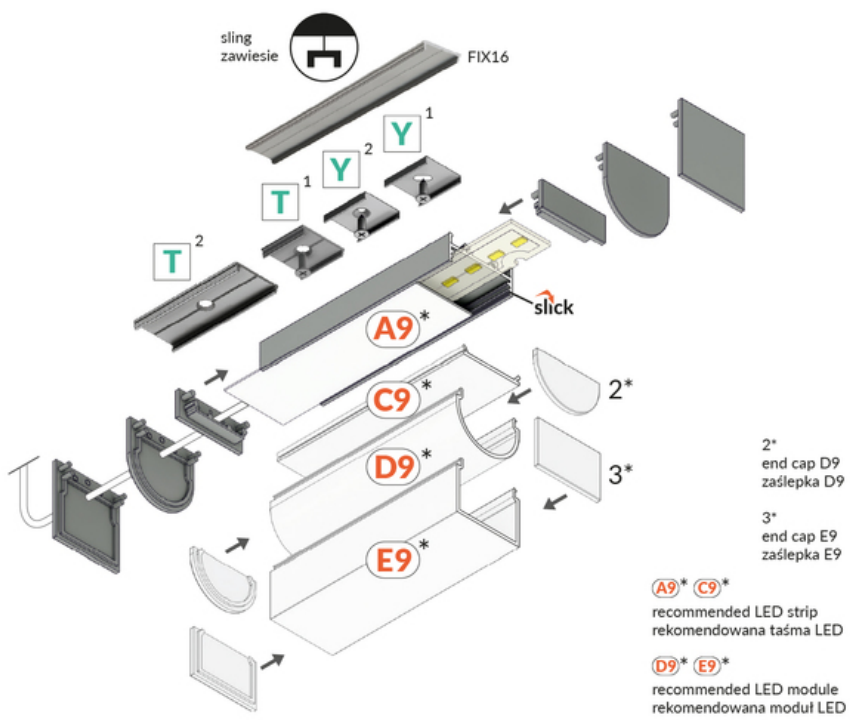

LED PROFILE VARIO30-01 ACDE-9/TY 3000 RAW ALU.

Surface

Lighting

	<ul style="list-style-type: none"> part of a larger system for luminaire construction multiple installation methods continuous line of light in angled connections unlimited possibilities for light creation 	 EU industrial designs  CE  Made in Poland	 Buy product
---	---	---	--

Basic Informations

EAN: 5901597252672

Index: V3030000

Material: aluminium

Color: raw aluminium

Length [mm]: 3000

Weight [kg]: 0.762

Net weight [kg]: 0.006

Country of origin: PL

Measurement unit: qty

Product packaging dimensions [mm]: 3000 x 33,4 x 12,8

Bulk packing [qty]: 20

Master packaging type: Bulk

Product with gross packaging weight [kg]: 15.24

AVAILABLE COLORS

**mounting magnetic
plate Y inox [1pcs]**
index: A2999919

**mounting magnetic
plate Y inox [10pcs]**
index: A2999819

END CAPS

**end cap VARIO30-01
grey [20pcs]**
index: V4870022

**end cap VARIO30-01
silver [20pcs]**
index: V4870040