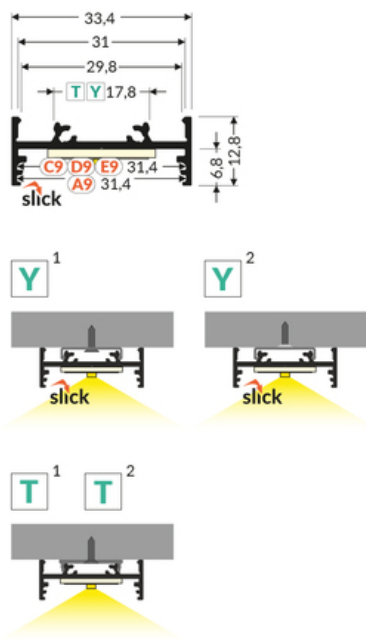

LED PROFILE VARIO30-01 ACDE-9/TY 3000 RAW ALU.

Surface

Lighting

	<ul style="list-style-type: none"> part of a larger system for luminaire construction multiple installation methods continuous line of light in angled connections unlimited possibilities for light creation 	 EU industrial designs  CE  Made in Poland	 Buy product
---	---	---	--

Country of origin: PL

Measurement unit: qty

Product packaging dimensions [mm]: 3000 x 33,4 x 12,8

Bulk packing [qty]: 20

Master packaging type: Bulk

Product with gross packaging weight [kg]: 15.24

AVAILABLE COLORS