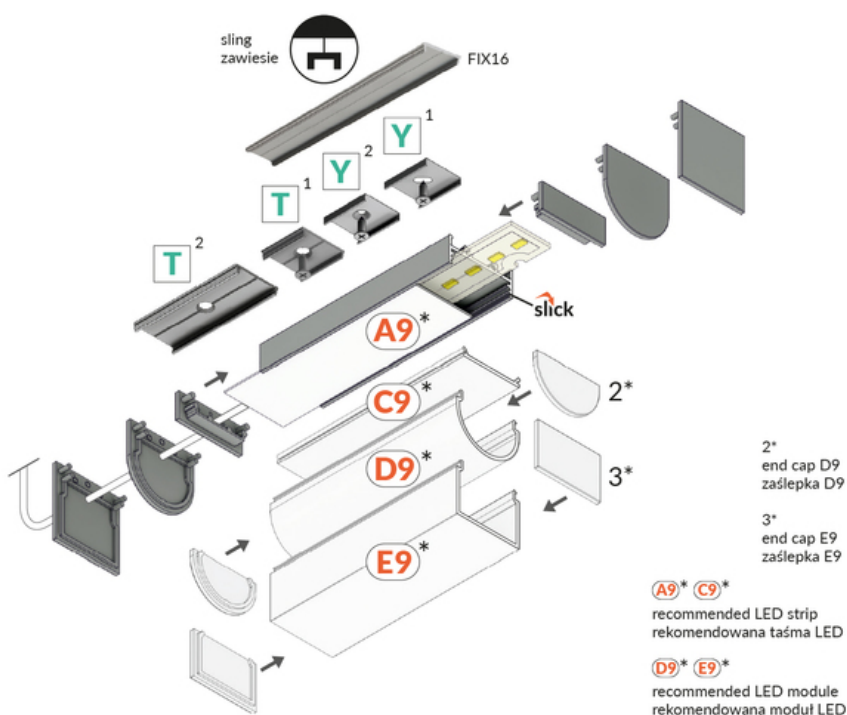

LED PROFILE VARIO30-01 ACDE-9/TY 3000 ANOD.

Surface

Lighting

| | | | |
|---|---|---|--|
|  | <ul style="list-style-type: none"> • part of a larger system for luminaire construction • multiple installation methods • continuous line of light in angled connections • unlimited possibilities for light creation |  EU industrial designs  CE  Made in Poland |  Buy product |
|---|---|---|--|

Basic Informations

EAN: 5901597252696

Index: V3030020

Material: aluminium

Color: anodized

Length [mm]: 3000

Weight [kg]: 0.762

Net weight [kg]: 0.024

Country of origin: PL

Measurement unit: qty

Product packaging dimensions [mm]: 3000 x 33,4 x 12,8

Bulk packing [qty]: 20

Master packaging type: Bulk

Product with gross packaging weight [kg]: 15.24

AVAILABLE COLORS

AVAILABLE VARIANTS

1000 mm, 2000 mm, 3000 mm, 4050 mm

Matching elements

DIFFUSERS

MOUNTINGS

**mounting magnetic
plate Y inox [1pcs]**
index: A2999919

**mounting magnetic
plate Y inox [10pcs]**
index: A2999819