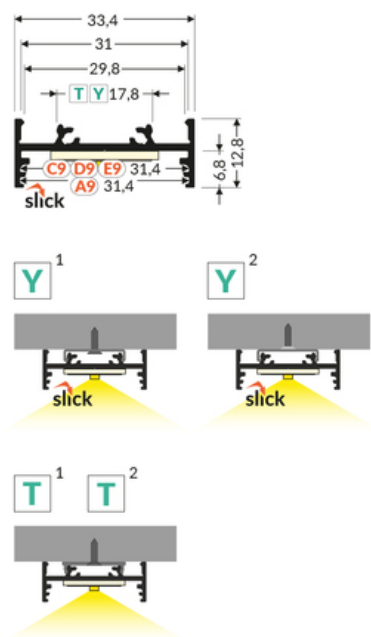

LED PROFILE VARIO30-01 ACDE-9/TY 3000 ANOD.

Surface

Lighting

| | | | |
|---|---|---|--|
|  | <ul style="list-style-type: none"> • part of a larger system for luminaire construction • multiple installation methods • continuous line of light in angled connections • unlimited possibilities for light creation |  EU industrial designs  CE  Made in Poland |  Buy product |
|---|---|---|--|